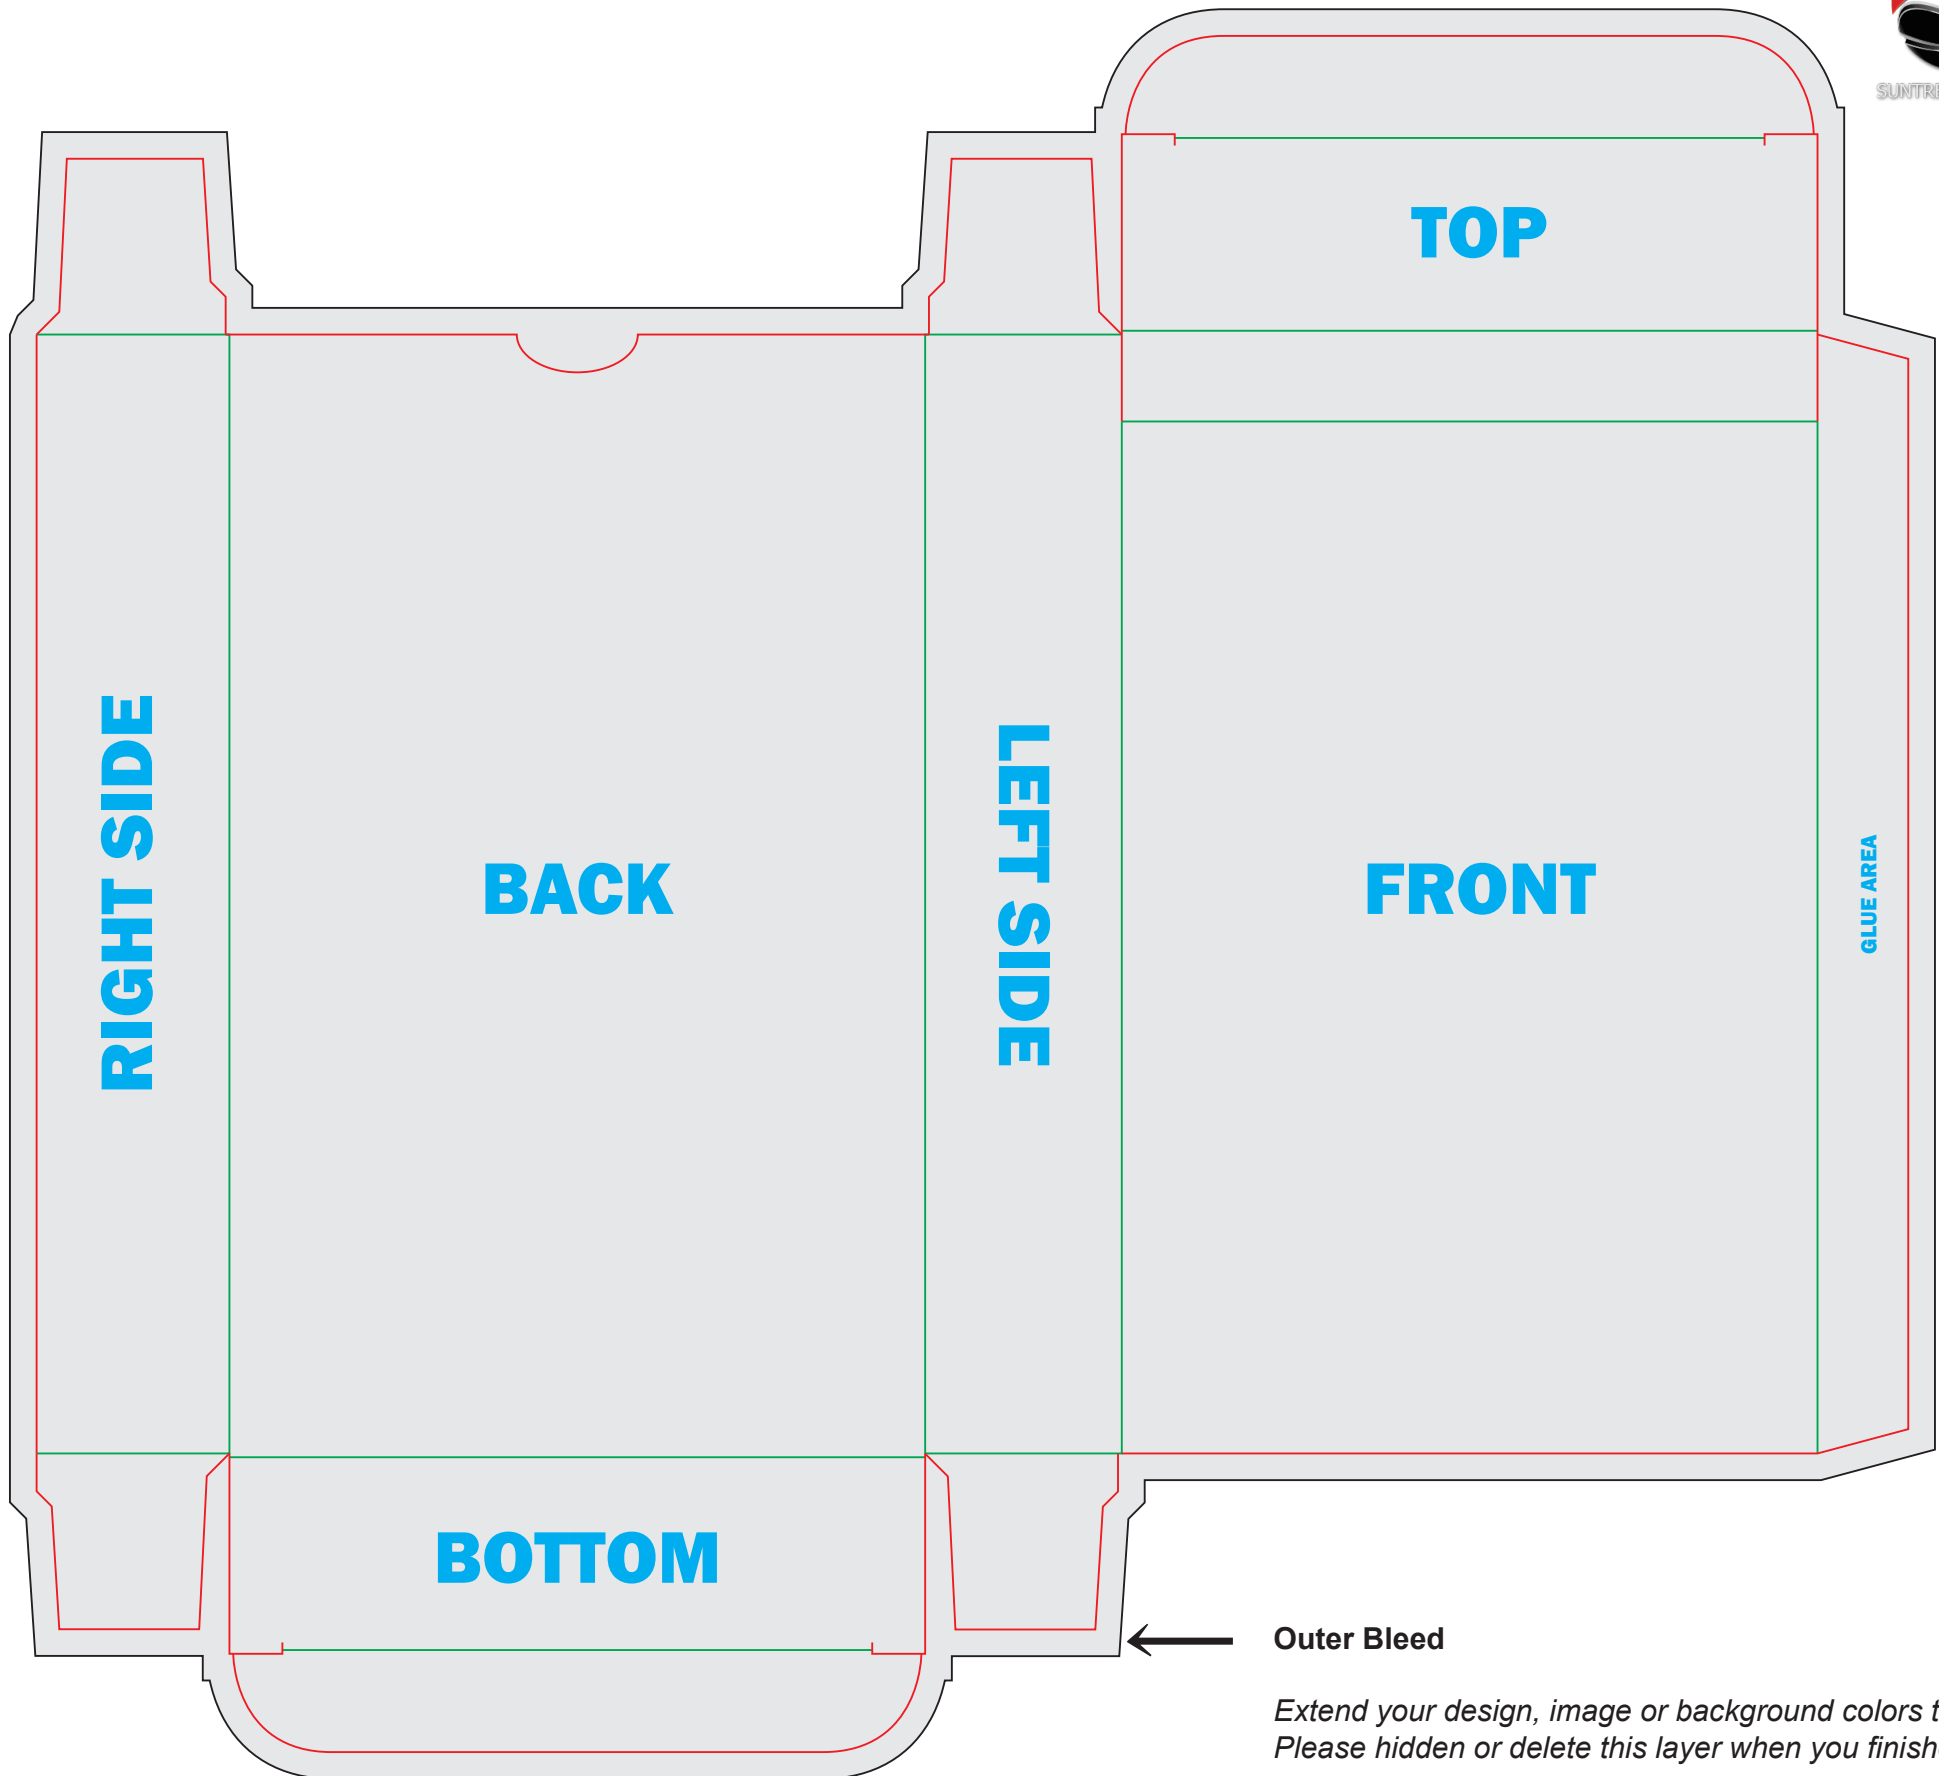

# Suntree Card Box Template Instruction

Noraml Tuck Box for 3.5x5.75" cards, 78cards

**Outer Bleed**

*Extend your design, image or background colors to this line.  
Please hidden or delete this layer when you finished.*